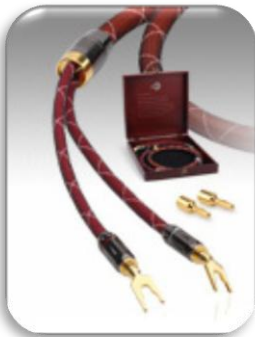

HIGH-END Hi-Fi Cables

INTRODUCTION

Digital audio cables provide a handy way to route multi-channel audio from one device to another with ultra low-loss.

Model No. GCSB-001 High-end Hi-Fi Cable

- Durable Gold-Plated Internal Shield
- Corrosion-Resistant 24K Gold Contacts.
- Heavy-Duty Internal Dual Strain Relief
- High-Density Triple-Layer Shielding for Maximum Noise Rejection
- Nitrogen(Nz) Gas-Injected Dielectric for Maximum Singal Strength
- Special Type Hi-Fi Cable with Locking Type Terminal , O.D.:12.8mm
- RoHs Compliant
- High-end Digital Coaxial Cable with pearl white PVC jacket + Nylon Sleeve
- Metal housing
- Nice Gift-Box Package

Model No. GCSB-004 High-end Hi-Fi Cable

- Durable Gold-Plated Internal Shield
- Corrosion-Resistant 24K Gold Contacts.
- Heavy-Duty Internal Dual Strain Relief
- High-Density Triple-Layer Shielding for Maximum Noise Rejection
- Nitrogen(Nz) Gas-Injected Dielectric for Maximum Singal Strength
- 2*Spade + Banana Hi-Fi Cables , O.D.:16.0mm
- RoHs Compliant
- High-end Digital Coaxial Cable with pearl white PVC jacket + Nylon Sleeve
- Metal housing
- Nice Gift-Box Package

Model No. GCSB-005A High-end Hi-Fi Cable

- Durable Gold-Plated Internal Shield
- Corrosion-Resistant 24K Gold Contacts.
- Heavy-Duty Internal Dual Strain Relief
- High-Density Triple-Layer Shielding for Maximum Noise Rejection
- Nitrogen(Nz) Gas-Injected Dielectric for Maximum Singal Strength
- Special type HI-FI cables with locking type terminal with nylon sleeve/mesh, O.d.; 25.0MM
- RoHs Compliant
- High-end Digital Coaxial Cable with pearl white PVC jacket + Nylon Sleeve
- Metal housing
- Nice Gift-Box Package