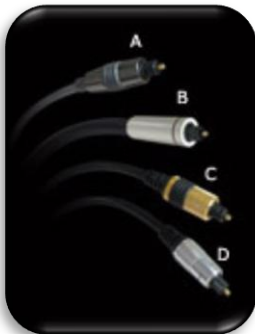

DIGITAL OPTICAL CABLES (O.D.: 6.0MM)

- MODEL:MOF-007
- Toslink to Toslink
- Toslink to Mini Plug
- Mini Plug to Mini Plug